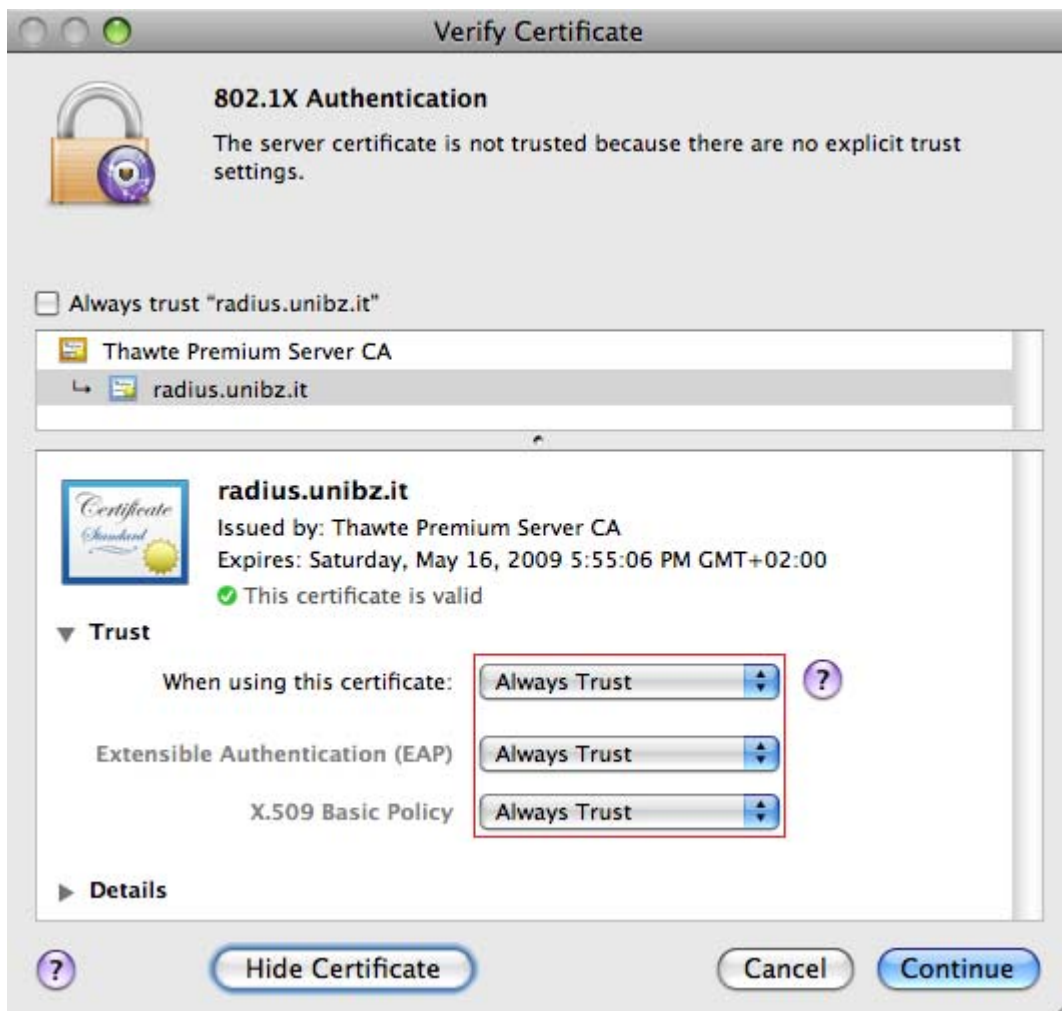

In the following window, go to the "Ethernet" part and click to "Advanced"

Switch to the tap “802.1X”. Then “Add a User Profile” by clicking on the “+” icon.

Insert your username and password in the designated text fields and check that all the other options are marked like in the picture below.

Then confirm with OK

At your first logon an authentication message appears. Click to the button “Show Certificate”

Click on “radius.unibz.it” then choose “Always Trust” on each dropdown menu. Continue with “Continue”.