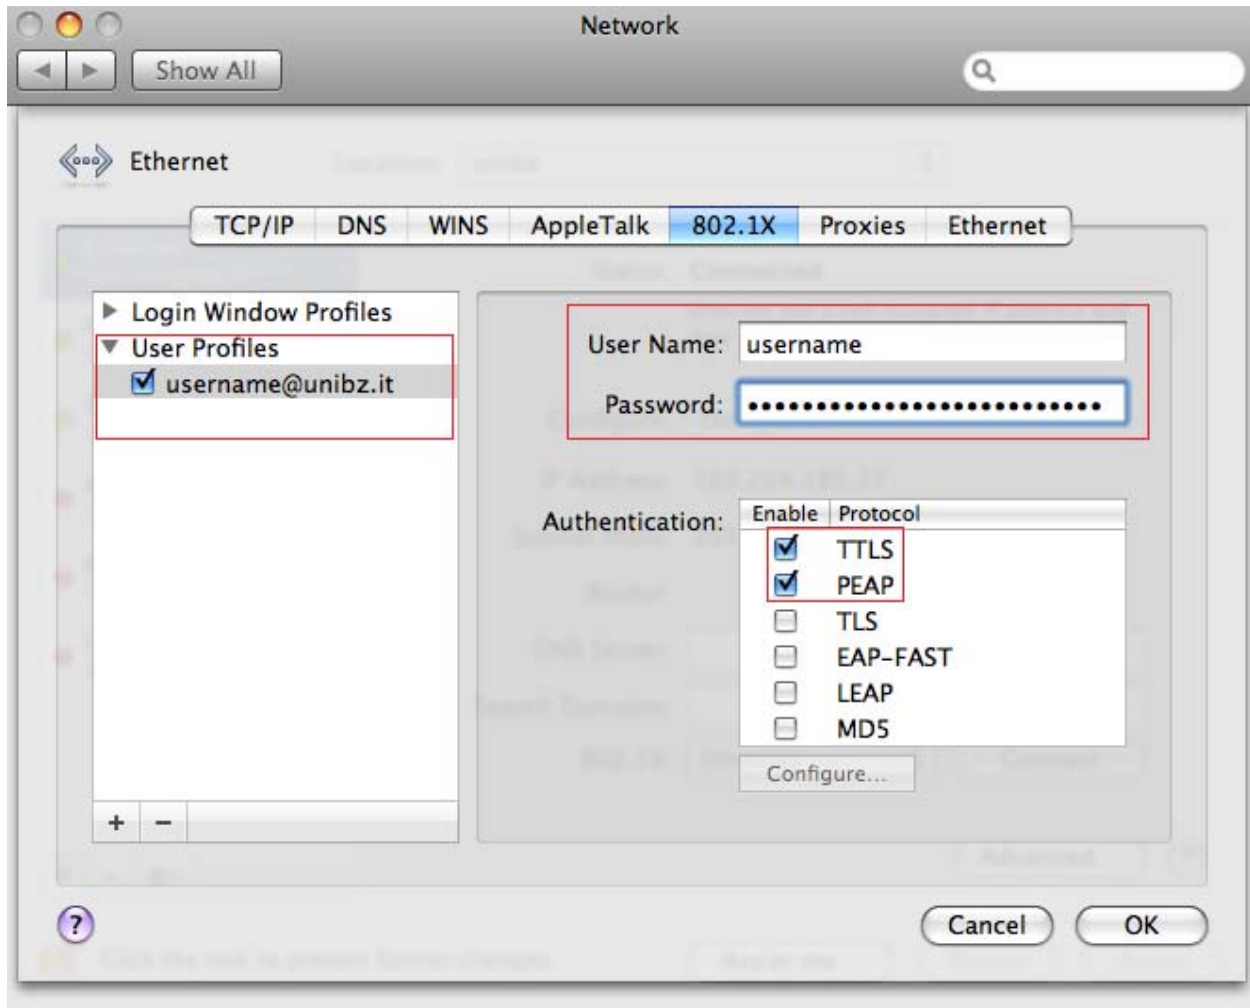

FREIE UNIVERSITÄT BOZEN

LIBERA UNIVERSITÀ DI BOLZANO

FREE UNIVERSITY OF BOZEN · BOLZANO

Network access at student hostels (Mac Leopard)

First of all, open your “System Preferences” an click onto “Network”

In the following window, go to the "Ethernet" part and click to "Advanced"

Switch to the tap “802.1X”. Then “Add a User Profile” by clicking on the “+” icon.

Insert your username and password in the designated text fields and check that all the other options are marked like in the picture below.

Then confirm with OK

At your first logon an authentication message appears. Click to the button “Show Certificate”

Click on “radius.unibz.it” then choose “Always Trust” on each dropdown menu. Continue with “Continue”.