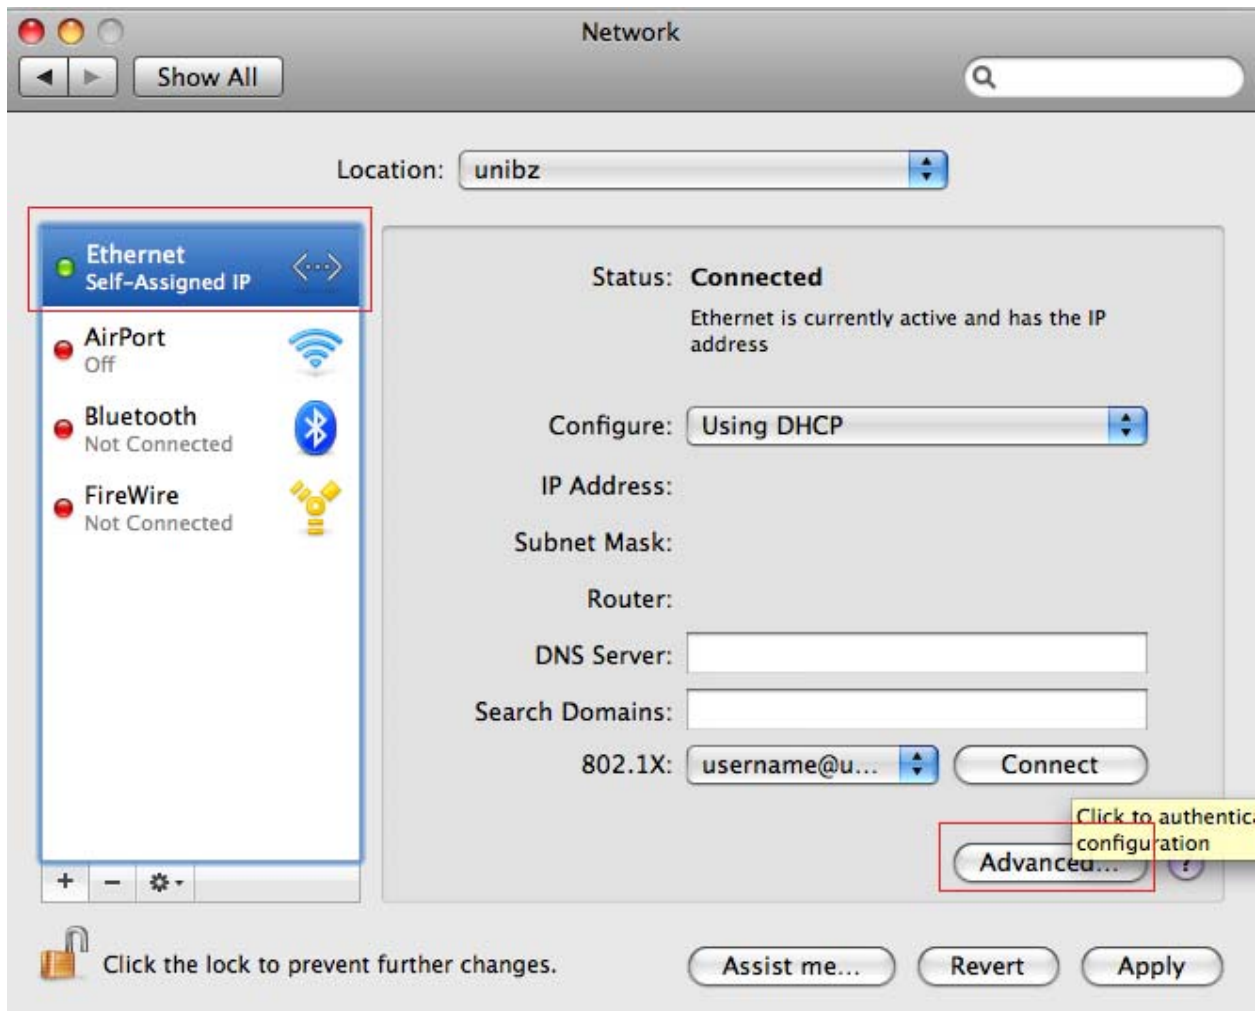

FREIE UNIVERSITÄT BOZEN

LIBERA UNIVERSITÀ DI BOLZANO

FREE UNIVERSITY OF BOZEN · BOLZANO

Network access at student hostels (Mac Leopard)

First of all, open your “System Preferences” an click onto “Network”

In the following window, go to the "Ethernet" part and click to "Advanced"

Switch to the tap “802.1X”. Then “Add a User Profile” by clicking on the “+” icon.

Insert your username and password in the designated text fields and check that all the other options are marked like in the picture below.