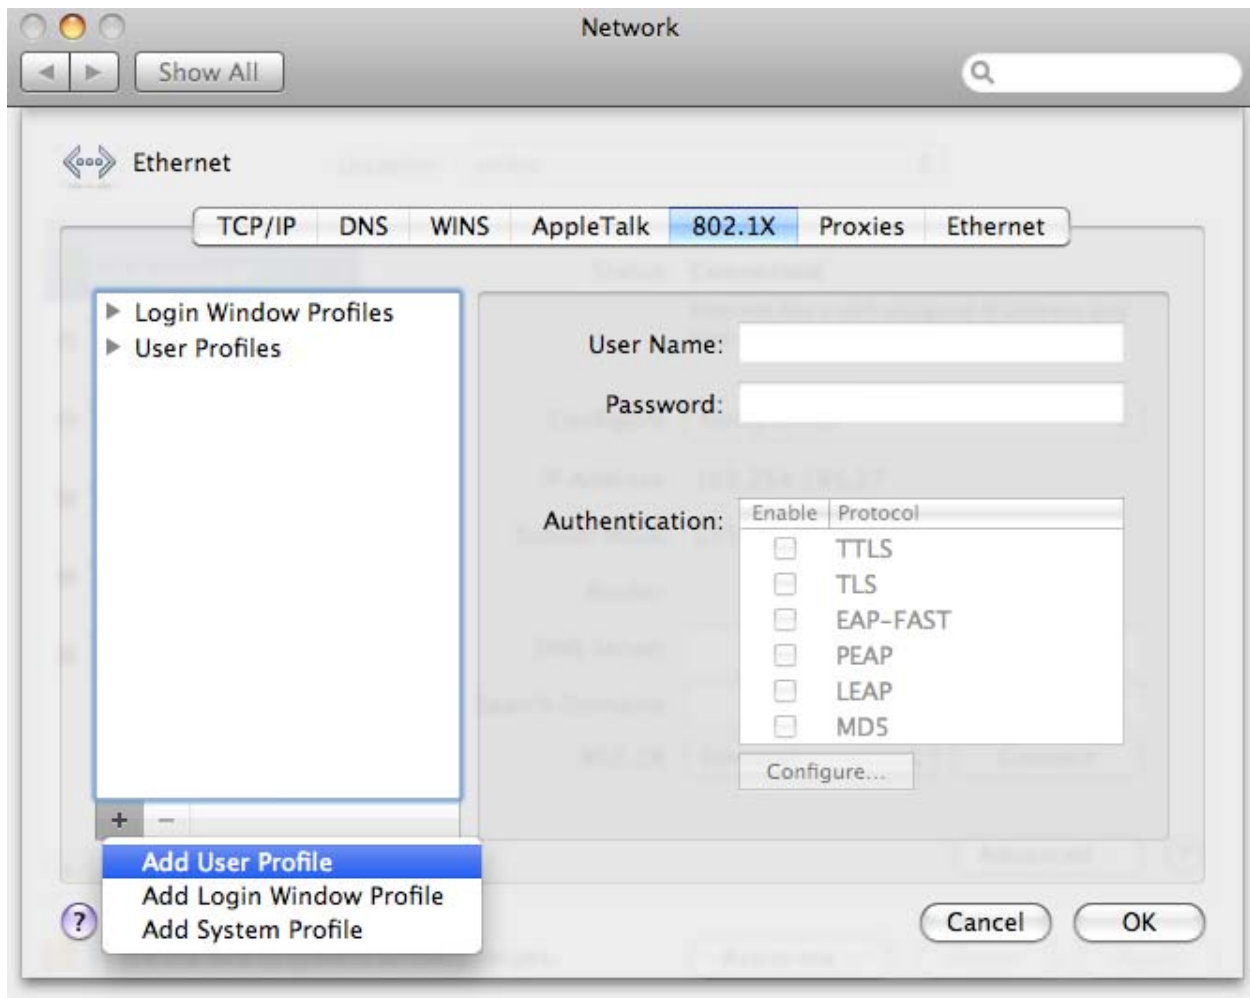

FREIE UNIVERSITÄT BOZEN

LIBERA UNIVERSITÀ DI BOLZANO

FREE UNIVERSITY OF BOZEN · BOLZANO

Network access at student hostels (Mac Leopard)

First of all, open your “System Preferences” an click onto “Network”

In the following window, go to the "Ethernet" part and click to "Advanced"

Switch to the tap “802.1X”. Then “Add a User Profile” by clicking on the “+” icon.

Insert your username and password in the designated text fields and check that all the other options are marked like in the picture below.

Then confirm with OK

At your first logon an authentication message appears. Click to the button “Show Certificate”

Click on “radius.unibz.it” then choose “Always Trust” on each dropdown menu. Continue with “Continue”.