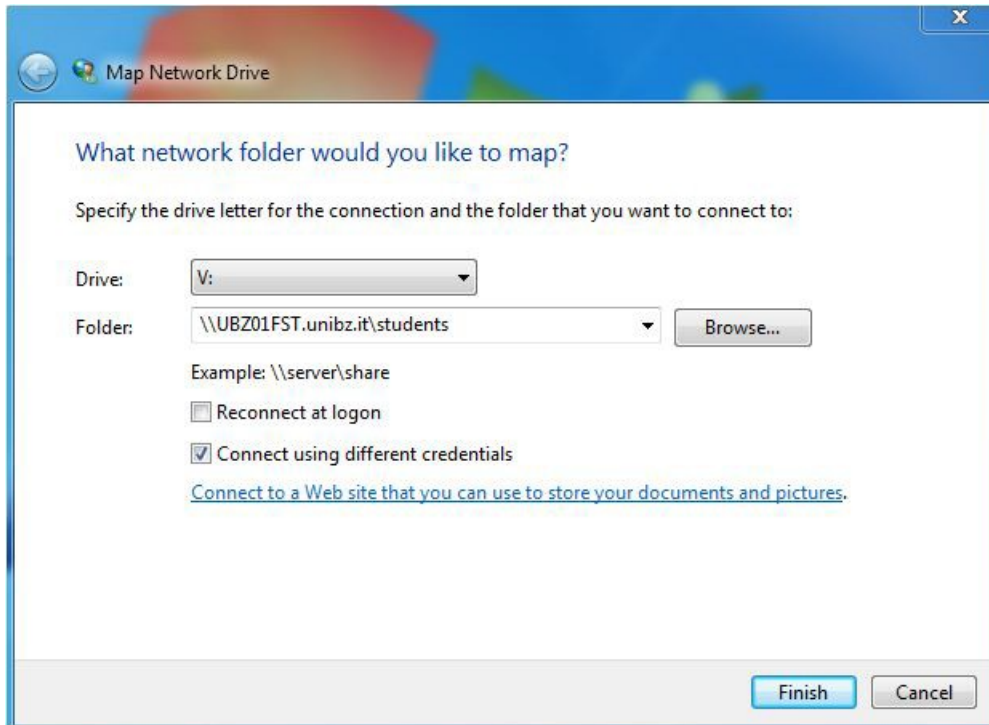

Step 2

The window "Map Network Drive" is opened. Enter "\\servername\sharename" into the field "Folder".

"servername" is replaced by the name of the server of the relative seat (look at the list below).

The "sharename" is "students" for students and "profs" for professors in most cases.

Seat	Server (students)	Server (professors)
Bozen	UBZ01FST.unibz.it	UBZ01FST.unibz.it
Design Weinegg	UBZ01DFS.unibz.it	UBZ01DFS.unibz.it
Brixen	UBX01FST.unibz.it	UBX01PRF.unibz.it
Bruneck	UBK01BDC.unibz.it	UBK01BDC.unibz.it

Click on "Connect using different credentials" and then on "Finish"