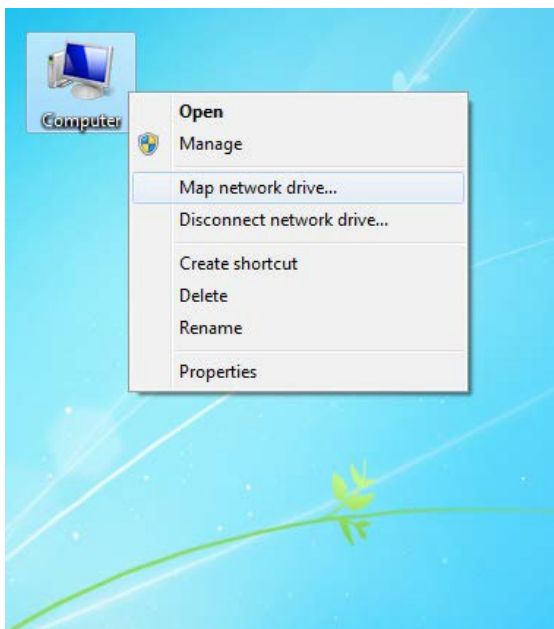

FREIE UNIVERSITÄT BOZEN
LIBERA UNIVERSITÀ DI BOLZANO
FREE UNIVERSITY OF BOZEN - BOLZANO

Wireless LAN – Access your own folder under Windows

Step 1/4

To access your own folder follow these steps:

Click with your right mouse button on "My Computer".

Choose "Map Network Drive..." in the menu.

Step 2

The window "Map Network Drive" is opened. Enter "\\servername\sharename" into the field "Folder".

"servername" is replaced by the name of the server of the relative seat (look at the list below).