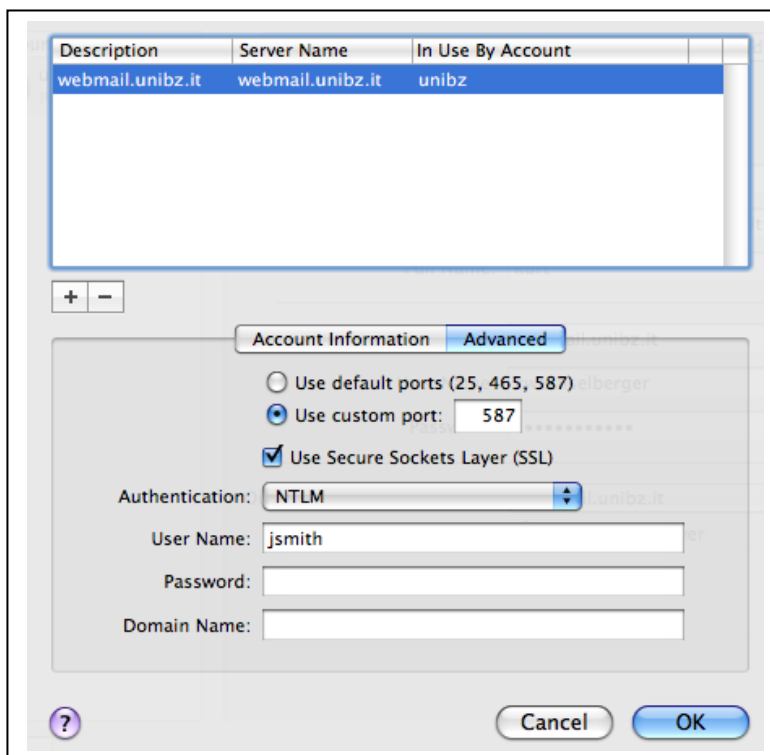

- Insert your "Full name"
- Insert your UNIBZ "Email Address"
- Insert your UNIBZ "Password"

Window "Incoming Mail Server":

- Account Type: POP
- Description: UNIBZ
- Incoming Mail Server: webmail.unibz.it
- User Name: your unibz username
- Password: your unibz password

Window "Outgoing Mail Server":

- Description: webmail.unibz.it
- Outgoing Mail Server: webmail.unibz.it
- User Name: your unibz username
- Password: your unibz password

Confirm your data with "Create"

Your Settings should look like this:

The POP Apple Mail was successfully installed!