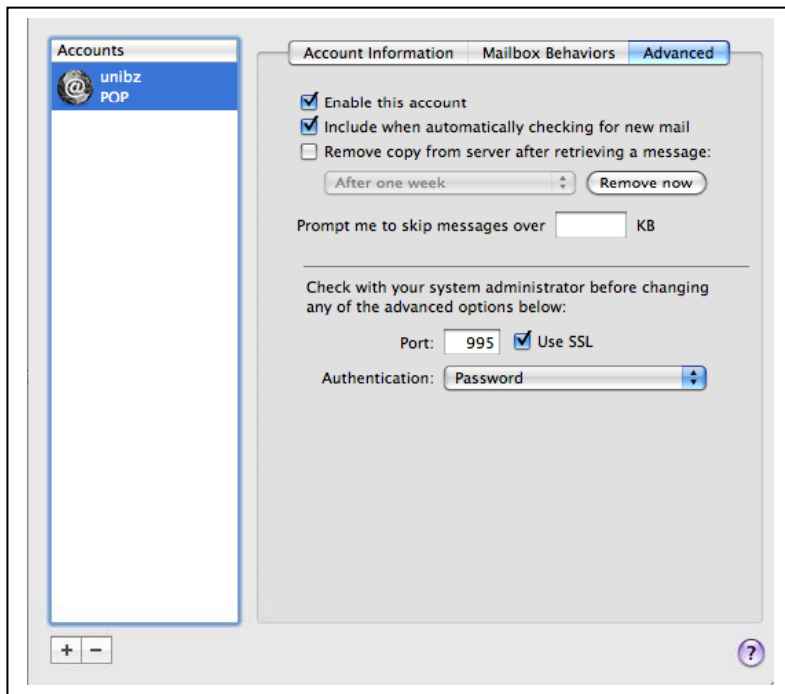

- Insert your "Full name"
- Insert your UNIBZ "Email Address"
- Insert your UNIBZ "Password"

Window "Incoming Mail Server":

- Account Type: POP
- Description: UNIBZ
- Incoming Mail Server: webmail.unibz.it
- User Name: your unibz username
- Password: your unibz password

Window "Outgoing Mail Server":

- Description: webmail.unibz.it
- Outgoing Mail Server: webmail.unibz.it
- User Name: your unibz username
- Password: your unibz password

Confirm your data with "Create"

Your Settings should look like this:

The POP Apple Mail was successfully installed!