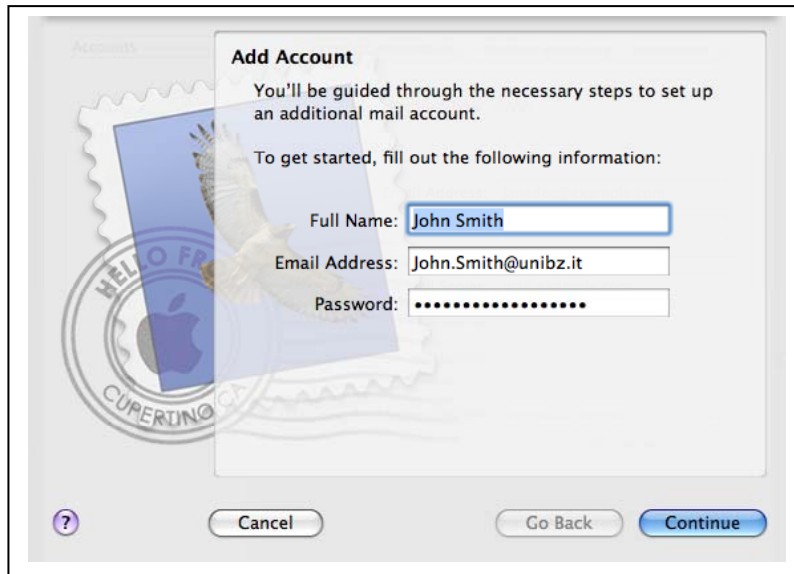

FREIE UNIVERSITÄT BOZEN

LIBERA UNIVERSITÀ DI BOLZANO

FREE UNIVERSITY OF BOZEN · BOLZANO

**POP**

**Apple Mail**

Open the Apple Mail Programm

Open File ->

Window: "Add Account":

- Insert your "Full name"
- Insert your UNIBZ "Email Address"
- Insert your UNIBZ "Password"

Window "Incoming Mail Server":

- Account Type: POP
- Description: UNIBZ
- Incoming Mail Server: webmail.unibz.it
- User Name: your unibz username
- Password: your unibz password