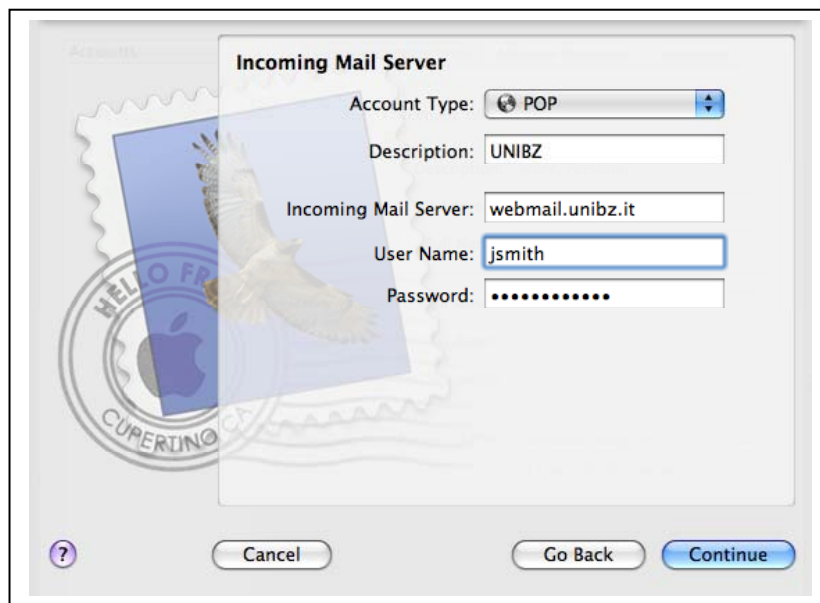

FREIE UNIVERSITÄT BOZEN

LIBERA UNIVERSITÀ DI BOLZANO

FREE UNIVERSITY OF BOZEN · BOLZANO

**POP**

**Apple Mail**

Open the Apple Mail Programm

Open File ->

Window: "Add Account":

- Insert your "Full name"
- Insert your UNIBZ "Email Address"
- Insert your UNIBZ "Password"

Window "Incoming Mail Server":

- Account Type: POP
- Description: UNIBZ
- Incoming Mail Server: webmail.unibz.it
- User Name: your unibz username
- Password: your unibz password